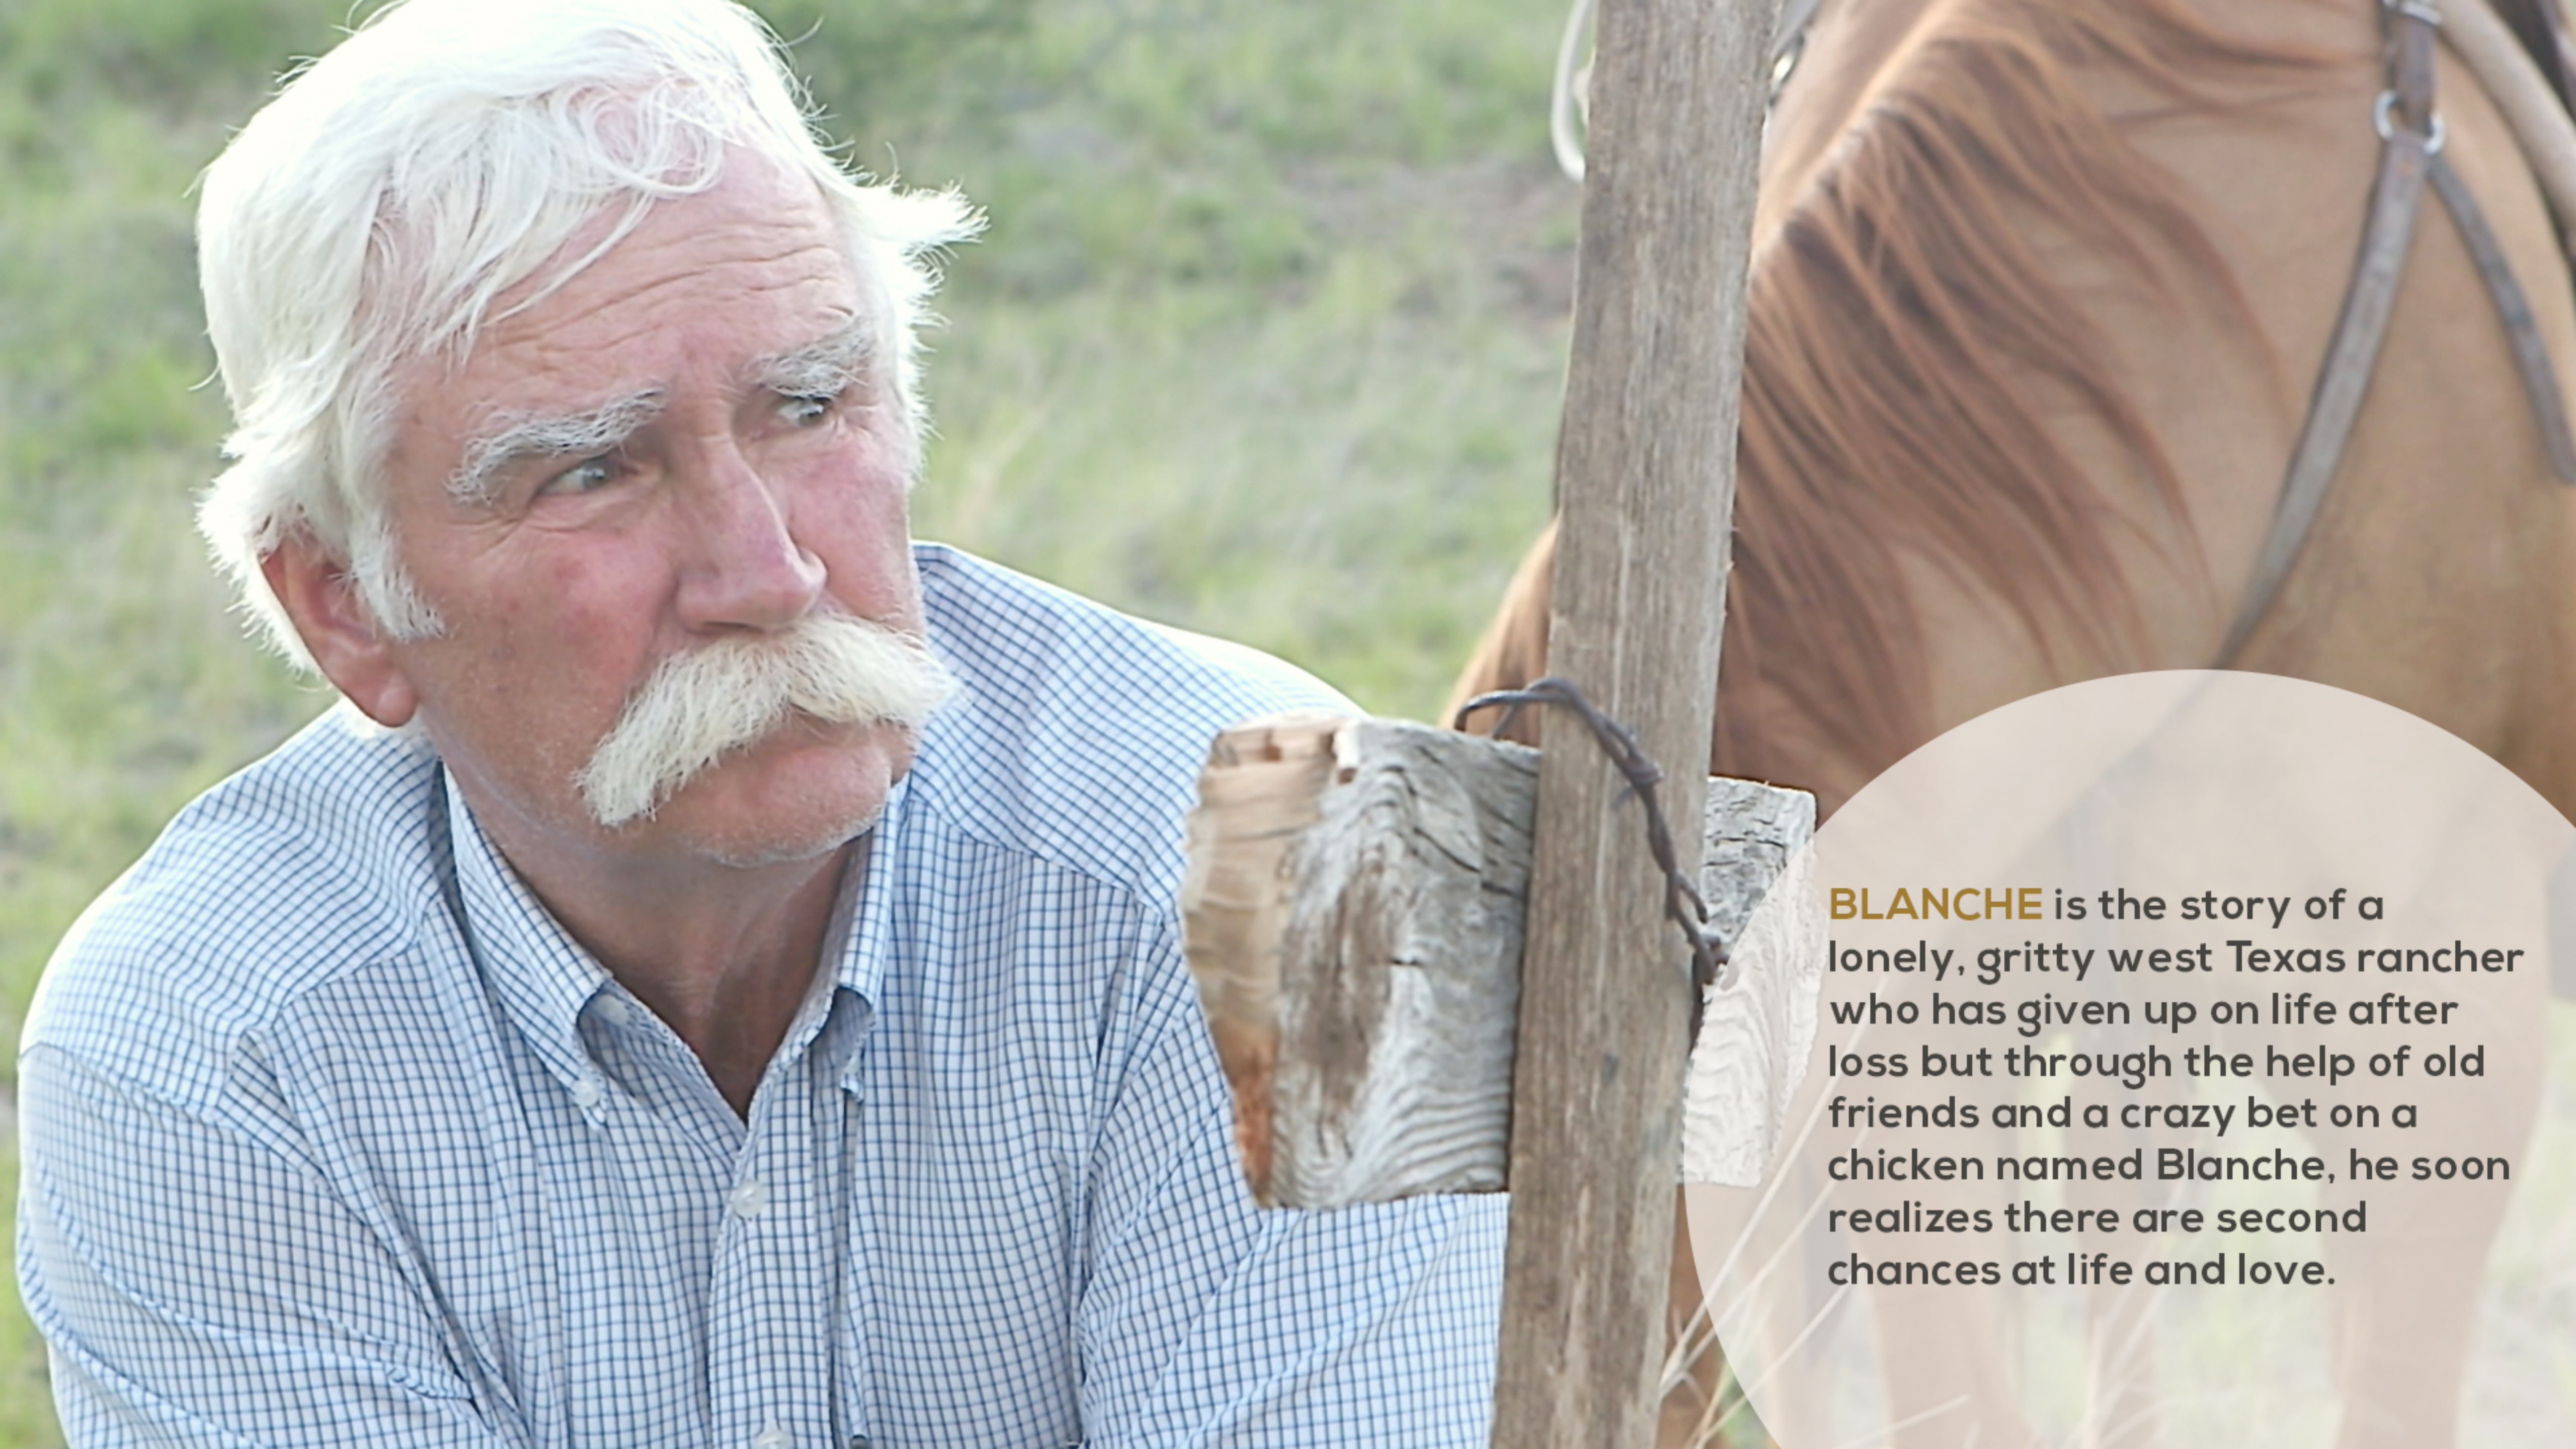

SYNOPSIS

Blanche is a heartwarming, humorous story about old friendships and new beginnings. A lonely, gritty west Texas rancher has disengaged from life after loss but an old compadre masterminds a crazy bet on a chicken named Blanche to help Tommy realize there are second chances at life and love. This captivating Texas tale was inspired by a true bet.

BLANCHE is the story of a lonely, gritty west Texas rancher who has given up on life after loss but through the help of old friends and a crazy bet on a chicken named Blanche, he soon realizes there are second chances at life and love.

The bond between these three friends is strong and true. I chose to tell this story of love and friendship because I'm a believer that open hearts truly can find second chances.

TOMMY

TOMMY is a man of quiet strength and right at home far from the modern conveniences on his ranch in west Texas. Grieving the loss of his dear wife, he spends his time riding the rim of the Davis Mountains on horseback, tending to his cattle and reminiscing about Liz. His sweet friend Suzanne gave Tommy an Orpington hen to keep him company on the ranch. After a couple of visits from Clifford, Tommy winds up being a reluctant participant in another one of Clifford's crazy schemes. Out here, where the stakes are high and the odds are long, even the best of friends can't pass up a good bet.

CLIFFORD

CLIFFORD is a gambling man and can't resist any opportunity to wager. His childhood buddies, Carolyn and Tommy, could always count on Clifford to dream up some hair-brained idea to stir up trouble. But it's all for fun, of course. To Clifford, life is just a bet. So you might as well take a chance and live. If anyone knows about beating the odds it's Clifford. After going through hard times and divorce, his luck turned around and he remarried his wife ten years later. Whenever Clifford shows up, Tommy and Carolyn are sure to have some fun because life doesn't get much better than having good old friends around.